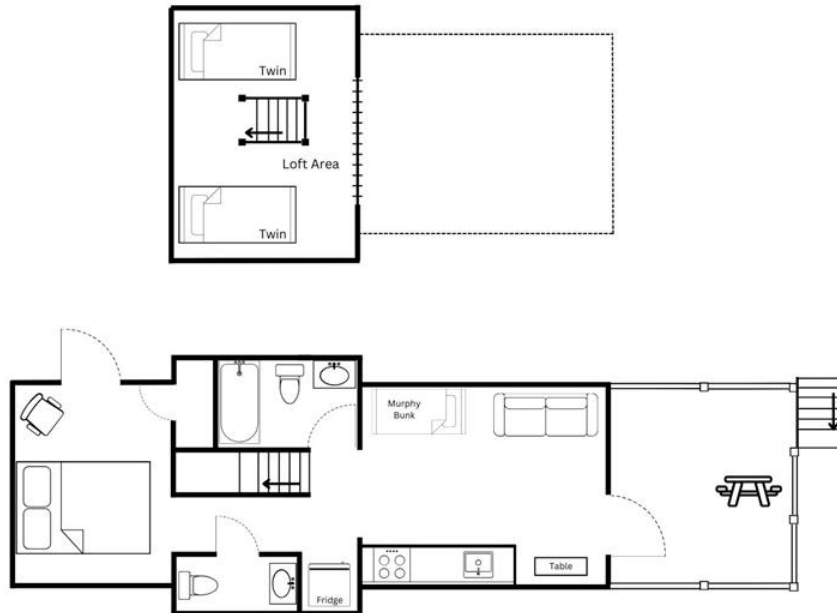

## Spring Villas #1-18 and 20

### Spring Villas 1-18 & 20

Each 1 bedroom, 1.5 bath Spring Villa can accommodate up to 6-8 guests.

Each unit consists:

1 king bed in the primary bedroom with a separate entrance/exit,

1 murphy-style bunk bed

1 sleeper sofa in the living room,

2 twin mattresses in the loft.

full kitchen including a stove/oven, microwave, and full-sized refrigerator.

Other amenities include a split air conditioning system to ensure a comfortable temperature for every area of the Villa, as well as on demand hot water heater. There is also a covered porch with a picnic table for a perfect hangout area in nature.