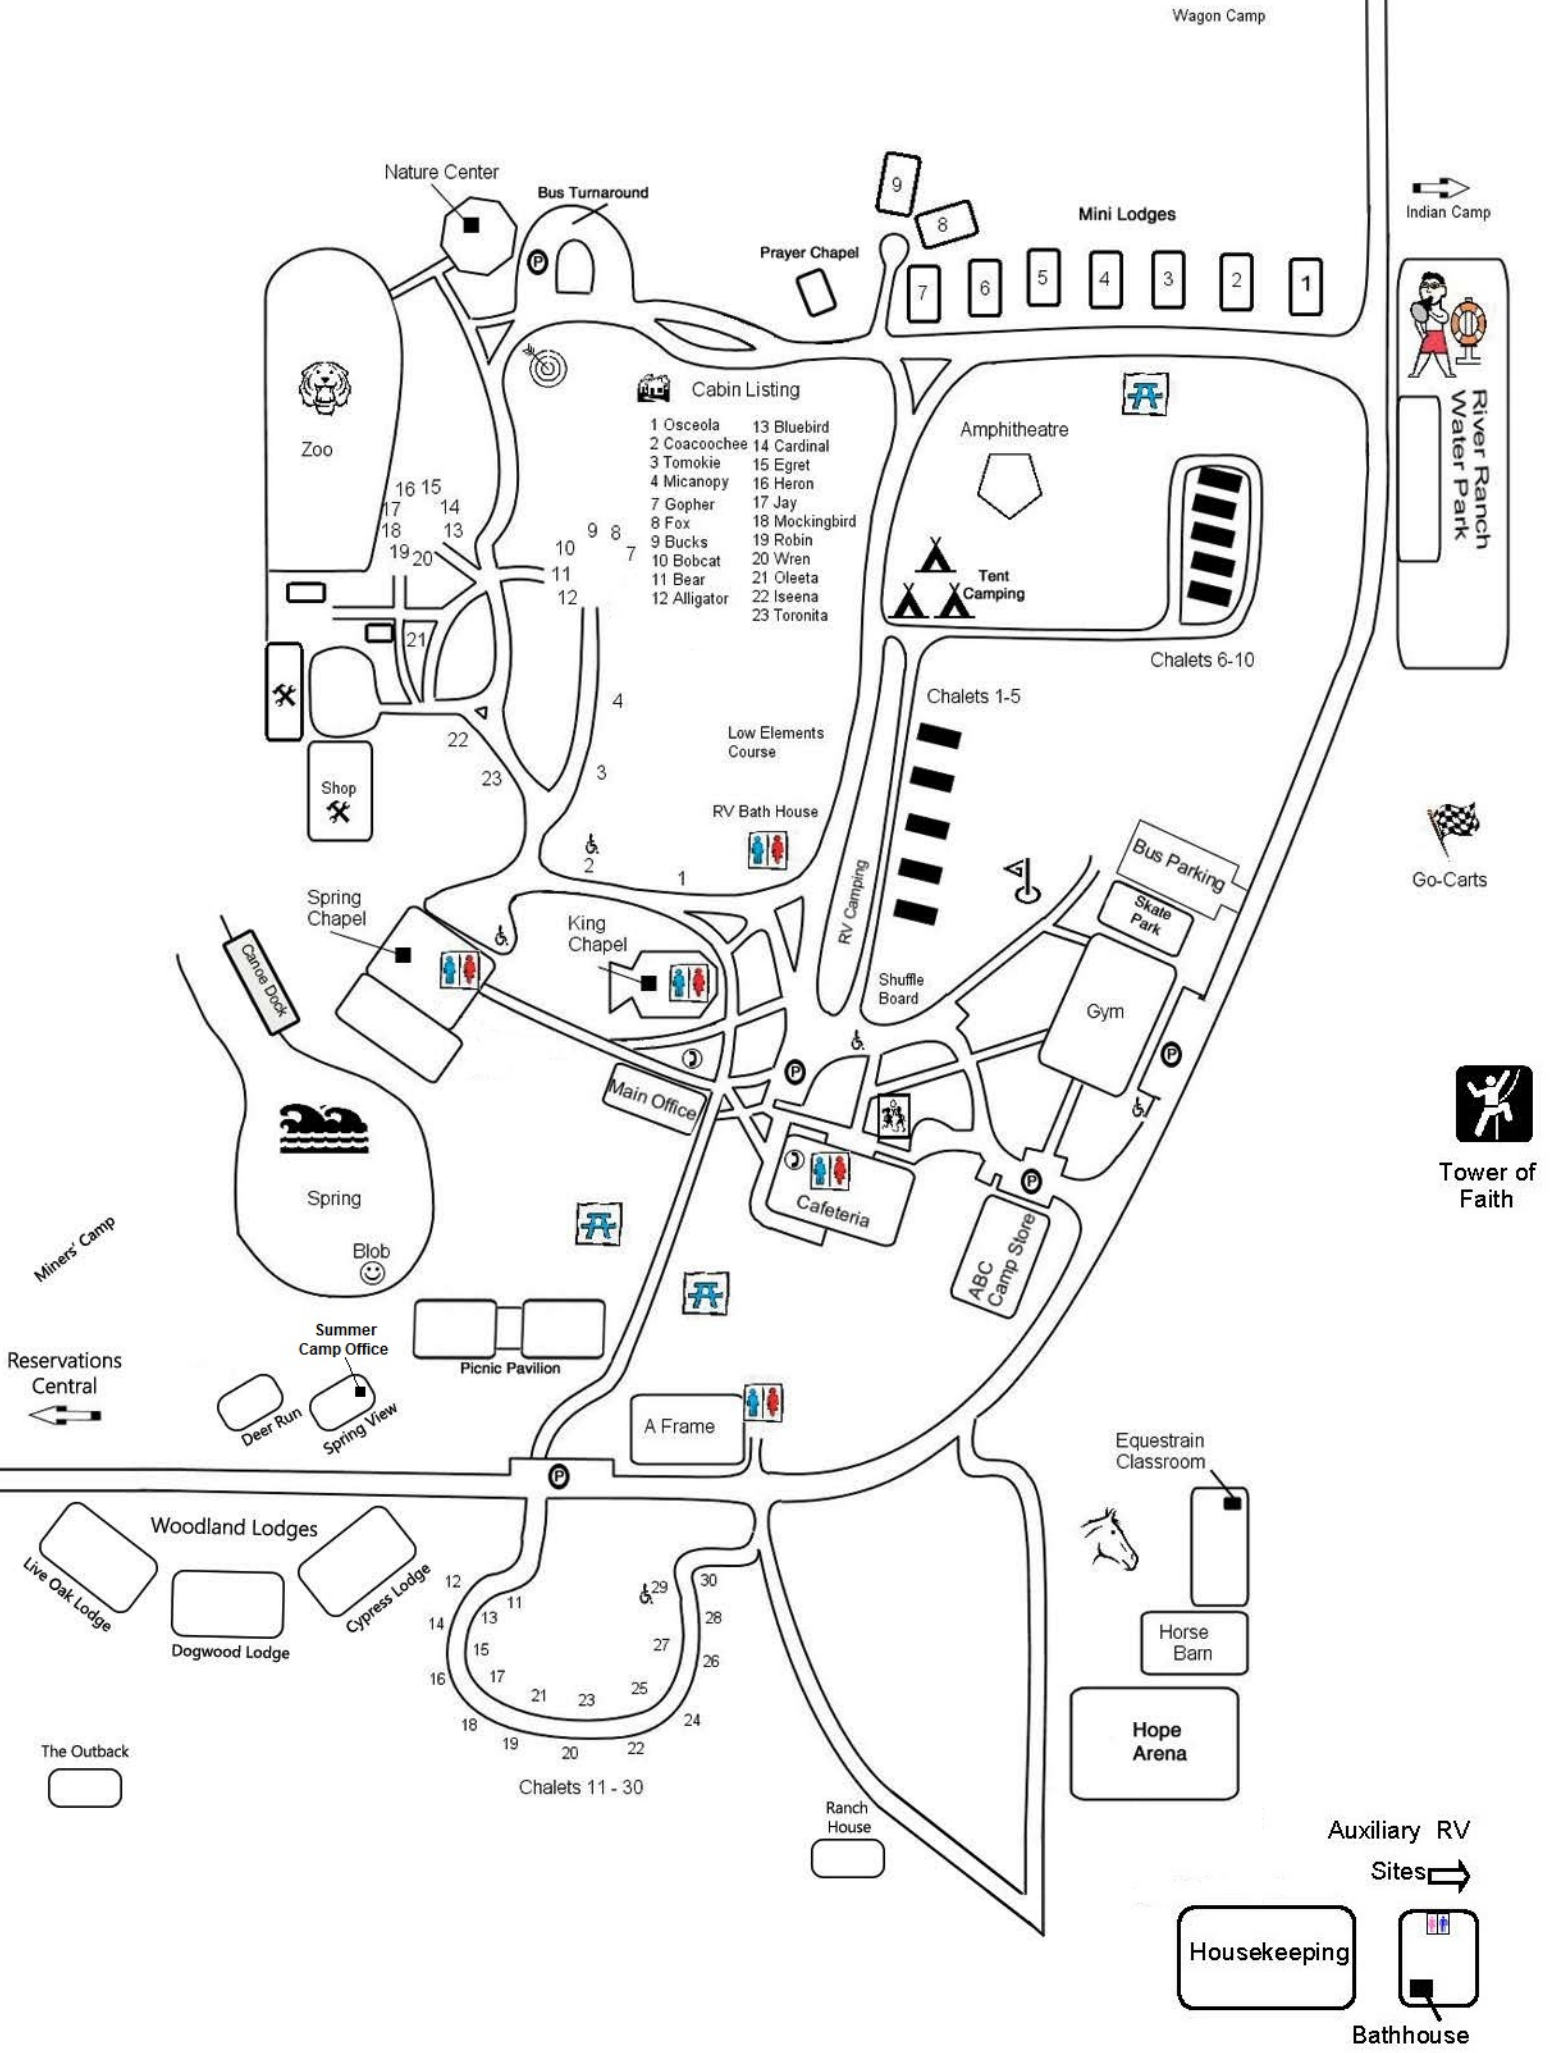

# Camp Kulaqua Map

**Cabin Listing**

- |              |                |
|--------------|----------------|
| 1 Osceola    | 13 Bluebird    |
| 2 Coacoochee | 14 Cardinal    |
| 3 Tomokie    | 15 Egret       |
| 4 Micanopy   | 16 Heron       |
| 7 Gopher     | 17 Jay         |
| 8 Fox        | 18 Mockingbird |
| 9 Bucks      | 19 Robin       |
| 10 Bobcat    | 20 Wren        |
| 11 Bear      | 21 Oleeta      |
| 12 Alligator | 22 Iseena      |
|              | 23 Toronita    |

**Mini Lodges**

**Chalets 1-5**

**Chalets 6-10**

**Chalets 11-30**