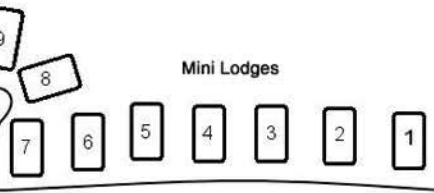

# Camp Kulaqua Map

**Cabin Listing**

- |              |                |
|--------------|----------------|
| 1 Osceola    | 13 Bluebird    |
| 2 Coacoochee | 14 Cardinal    |
| 3 Tomokie    | 15 Egret       |
| 4 Micanopy   | 16 Heron       |
| 7 Gopher     | 17 Jay         |
| 8 Fox        | 18 Mockingbird |
| 9 Bucks      | 19 Robin       |
| 10 Bobcat    | 20 Wren        |
| 11 Bear      | 21 Oleeta      |
| 12 Alligator | 22 Iseena      |
|              | 23 Toronita    |

**Mini Lodges**

**Chalets 1-5**

**Chalets 6-10**

**Chalets 11-30**